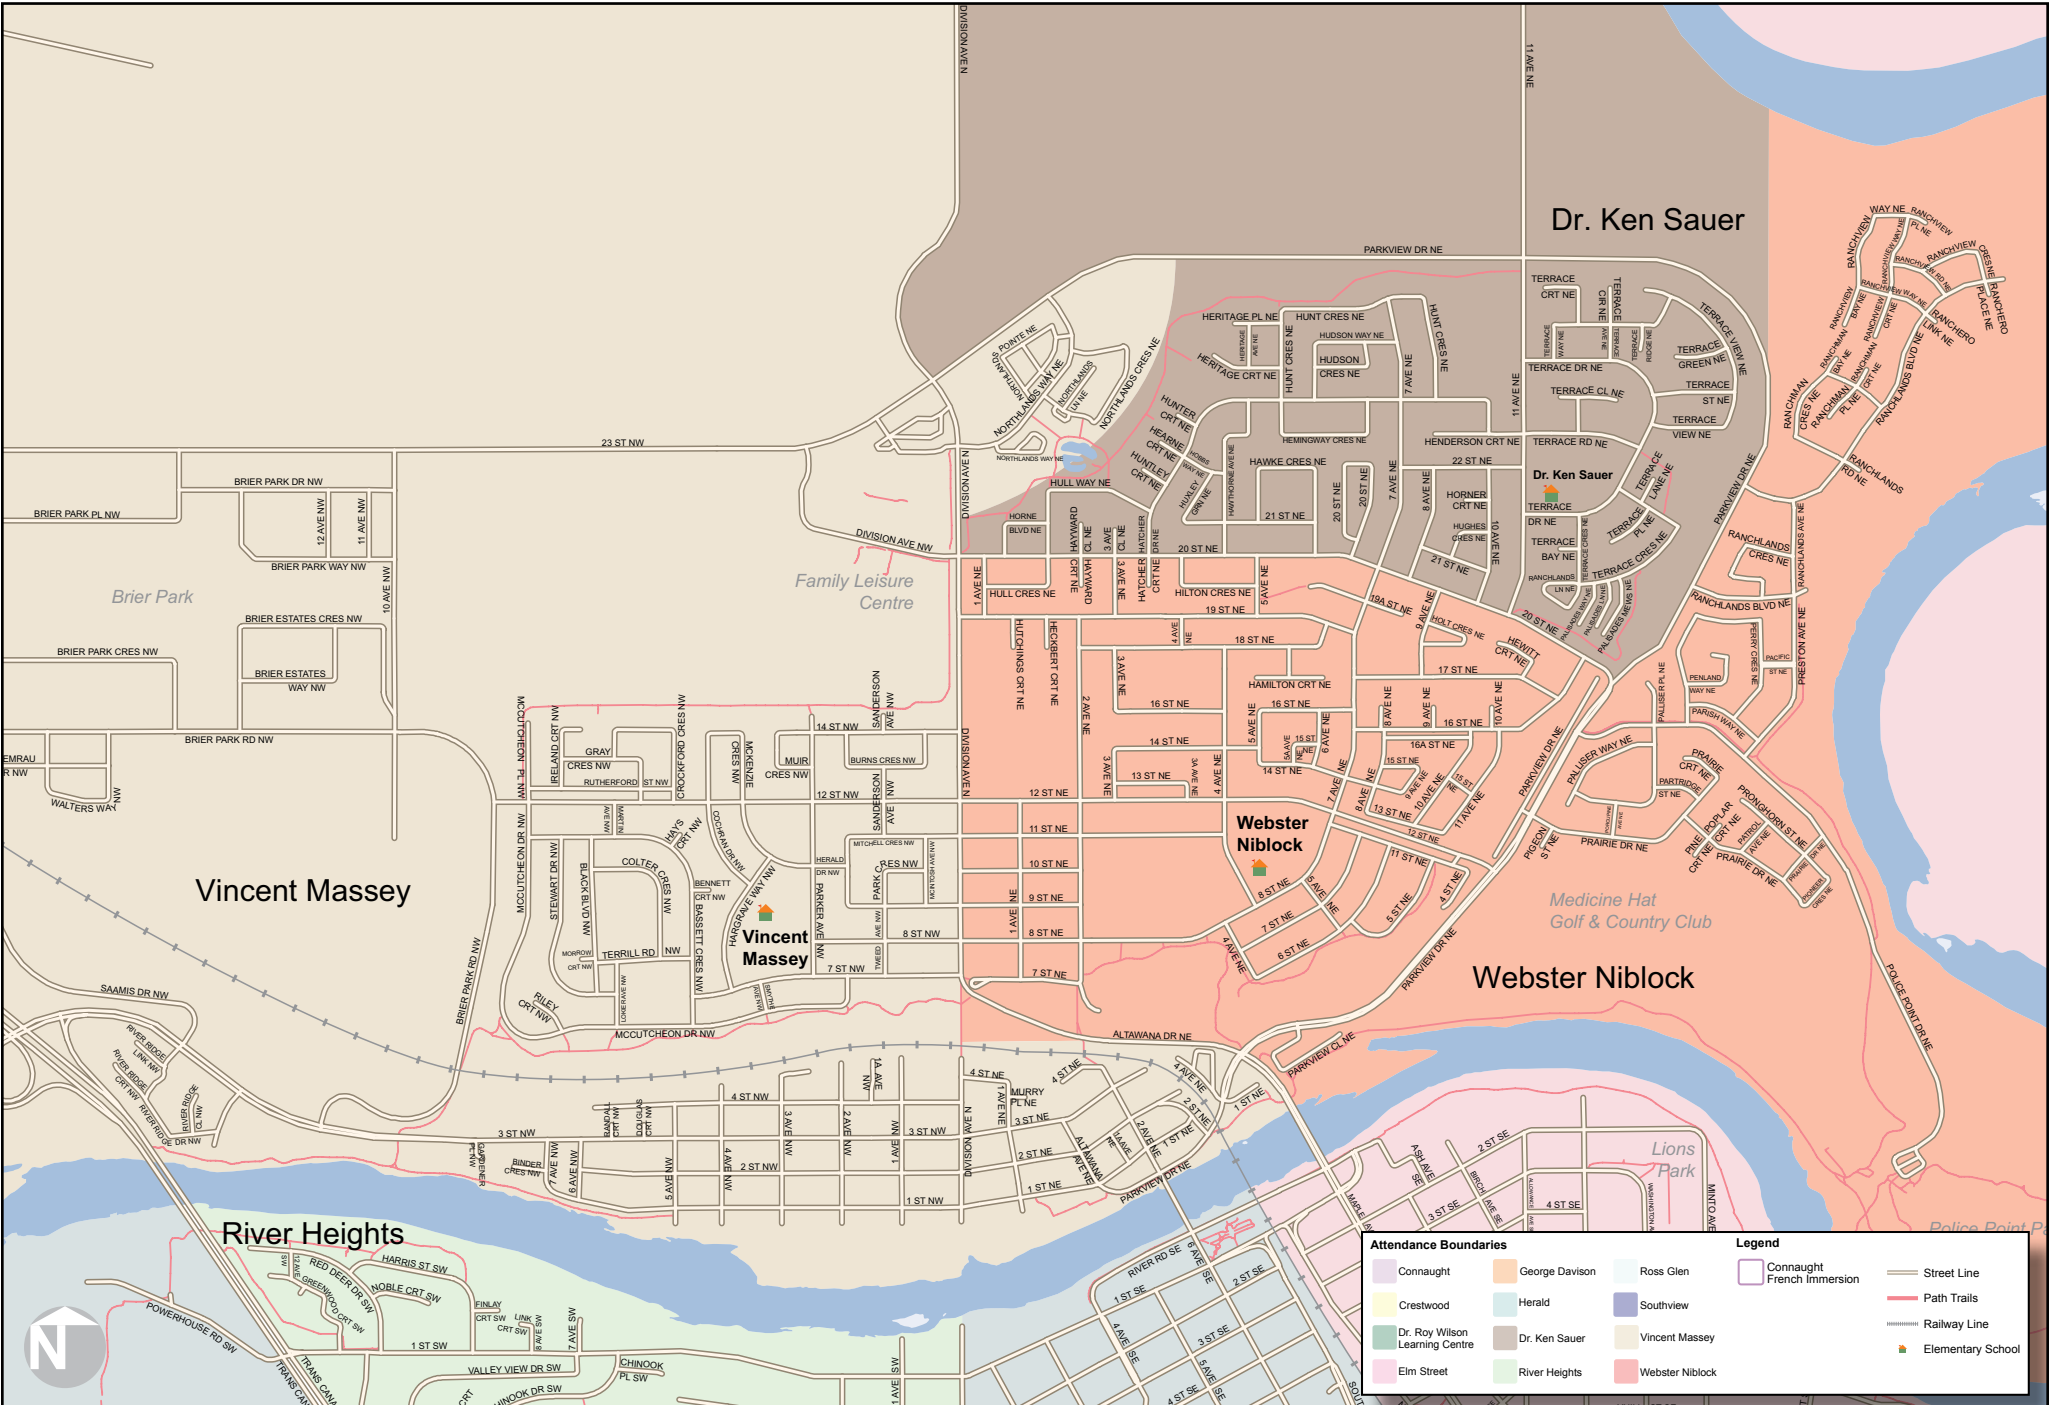

MHPSD Medicine Hat Public School Division
 2017-18 Elementary School Boundaries Grades K-6 - North of River

Attendance Boundaries		Legend	
 Connaught	 George Davison	 Ross Glen	 Connaught French Immersion
 Crestwood	 Herald	 Southview	 Street Line
 Dr. Roy Wilson Learning Centre	 Dr. Ken Sauer	 Vincent Massey	 Path Trails
 Elm Street	 River Heights	 Webster Niblock	 Railway Line
			 Elementary School